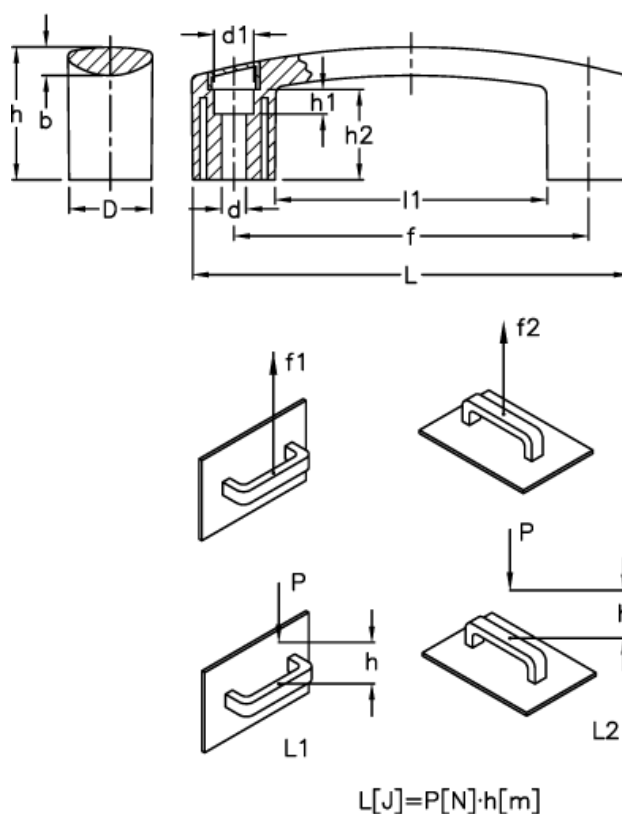

# Data Sheet

Article number: 23052602114

Description: E+G Bridge handle  
EBP.140-8-C4 Yellow

## Measures

b	= 8.5	h1	= 8.5
d	= 8.5	h2	= 26.5
D	= 26.0	L	= 144.0
d1	= 13.5	l1	= 92.0
f	= 117 +/-0,5	L1 (J)	= 10
F1 (N)	= 2700	L2 (J)	= 4
F2 (N)	= 1800		
h	= 39		